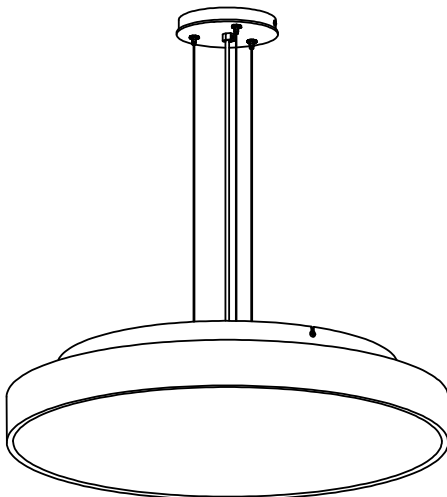

Mounting

CE Center canopy

Power Cable ⁷

CC Clear insulated cable (standard)
WC White cable
BC Black cable

Notes

- 1 Nominal lumens value specified
- 2 Linear LED board, constant voltage 24 Volt
- 3 90+ CRI standard
- 4 Remote driver for 15" and 18" sizes
- 5 Integral or remote driver for 22", 25", 30" and 36" sizes
- 6 Canopy finish matches housing
- 7 96" standard cable length

Example fixture number:

1520 - P - 25 - L - 30 - 2 - ID - X - S - SW - SW
- 19 - CE - CC

Aura

PENDANT

Aura is best used as workspace task lighting and general room illumination. Direct lighting with an indirectly illuminated ring of light around the fixture. By combining different luminaire diameters in staggered suspension heights, large-area, creative lighting solutions can be achieved.

Size	
15	15.6" [396mm]
18	18.6" [472mm]
22	22.6" [574mm]
25	25.6" [651mm]
30	30.0" [763mm]
36	36.0" [915mm]
Custom	

* 65mm bottom diffuser profile

Aura

PENDANT

SPECIFICATION SHEET

Aura

Center canopy
5.9" [150mm] Dia. x 0.9" [22mm] deep

Fixture mounts directly to 4" octagon
box - supplied and installed by others