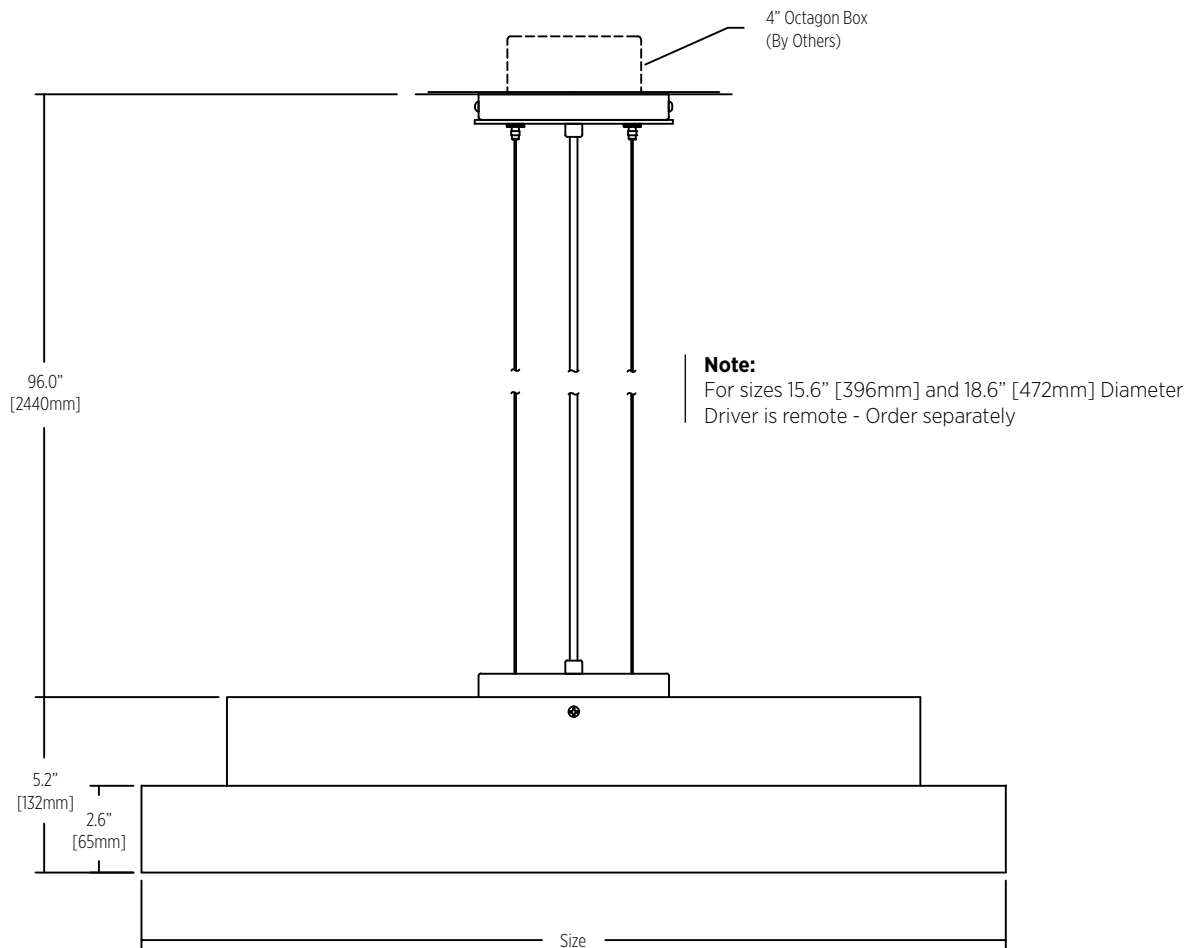

Mounting

CE Center canopy

Power Cable ⁷

CC Clear insulated cable (standard)
WC White cable
BC Black cable

Notes

- 1 Nominal lumens value specified
- 2 Linear LED board, constant voltage 24 Volt
- 3 90+ CRI standard
- 4 Remote driver for 15" and 18" sizes
- 5 Integral or remote driver for 22", 25", 30" and 36" sizes
- 6 Canopy finish matches housing
- 7 96" standard cable length

Example fixture number:

1520 - P - 25 - L - 30 - 2 - ID - X - S - SW - SW
- 19 - CE - CC

Aura

PENDANT

Aura is best used as workspace task lighting and general room illumination. Direct lighting with an indirectly illuminated ring of light around the fixture. By combining different luminaire diameters in staggered suspension heights, large-area, creative lighting solutions can be achieved.

Size	
15	15.6" [396mm]
18	18.6" [472mm]
22	22.6" [574mm]
25	25.6" [651mm]
30	30.0" [763mm]
36	36.0" [915mm]
Custom	

* 65mm bottom diffuser profile

Aura

PENDANT

SPECIFICATION SHEET

Aura

Center canopy
5.9" [150mm] Dia. x 0.9" [22mm] deep

Fixture mounts directly to 4" octagon
box - supplied and installed by others