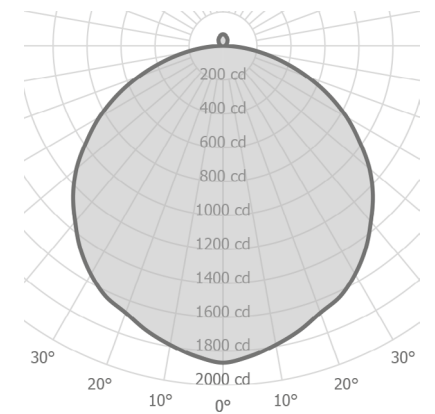

Example fixture number:

1520 - P - 25 - L - 30 - 2 - ID - X - S - SW - SW
- 19 - CE - CC