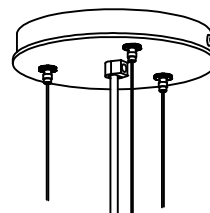

Mounting

CE Center canopy

Power Cable ⁷

CC Clear insulated cable (standard)
WC White cable
BC Black cable

Notes

- 1 Nominal lumens value specified
- 2 Linear LED board, constant voltage 24 Volt
- 3 90+ CRI standard
- 4 Remote driver for 15" and 18" sizes
- 5 Integral or remote driver for 22", 25", 30" and 36" sizes
- 6 Canopy finish matches housing
- 7 96" standard cable length

Example fixture number:

1520 - P - 25 - L - 30 - 2 - ID - X - S - SW - SW
- 19 - CE - CC

Aura

PENDANT

Aura is best used as workspace task lighting and general room illumination. Direct lighting with an indirectly illuminated ring of light around the fixture. By combining different luminaire diameters in staggered suspension heights, large-area, creative lighting solutions can be achieved.

Size	
15	15.6" [396mm]
18	18.6" [472mm]
22	22.6" [574mm]
25	25.6" [651mm]
30	30.0" [763mm]
36	36.0" [915mm]
Custom	

* 65mm bottom diffuser profile

Aura

PENDANT

SPECIFICATION SHEET

Aura

Center canopy
5.9" [150mm] Dia. x 0.9" [22mm] deep

Fixture mounts directly to 4" octagon
box - supplied and installed by others